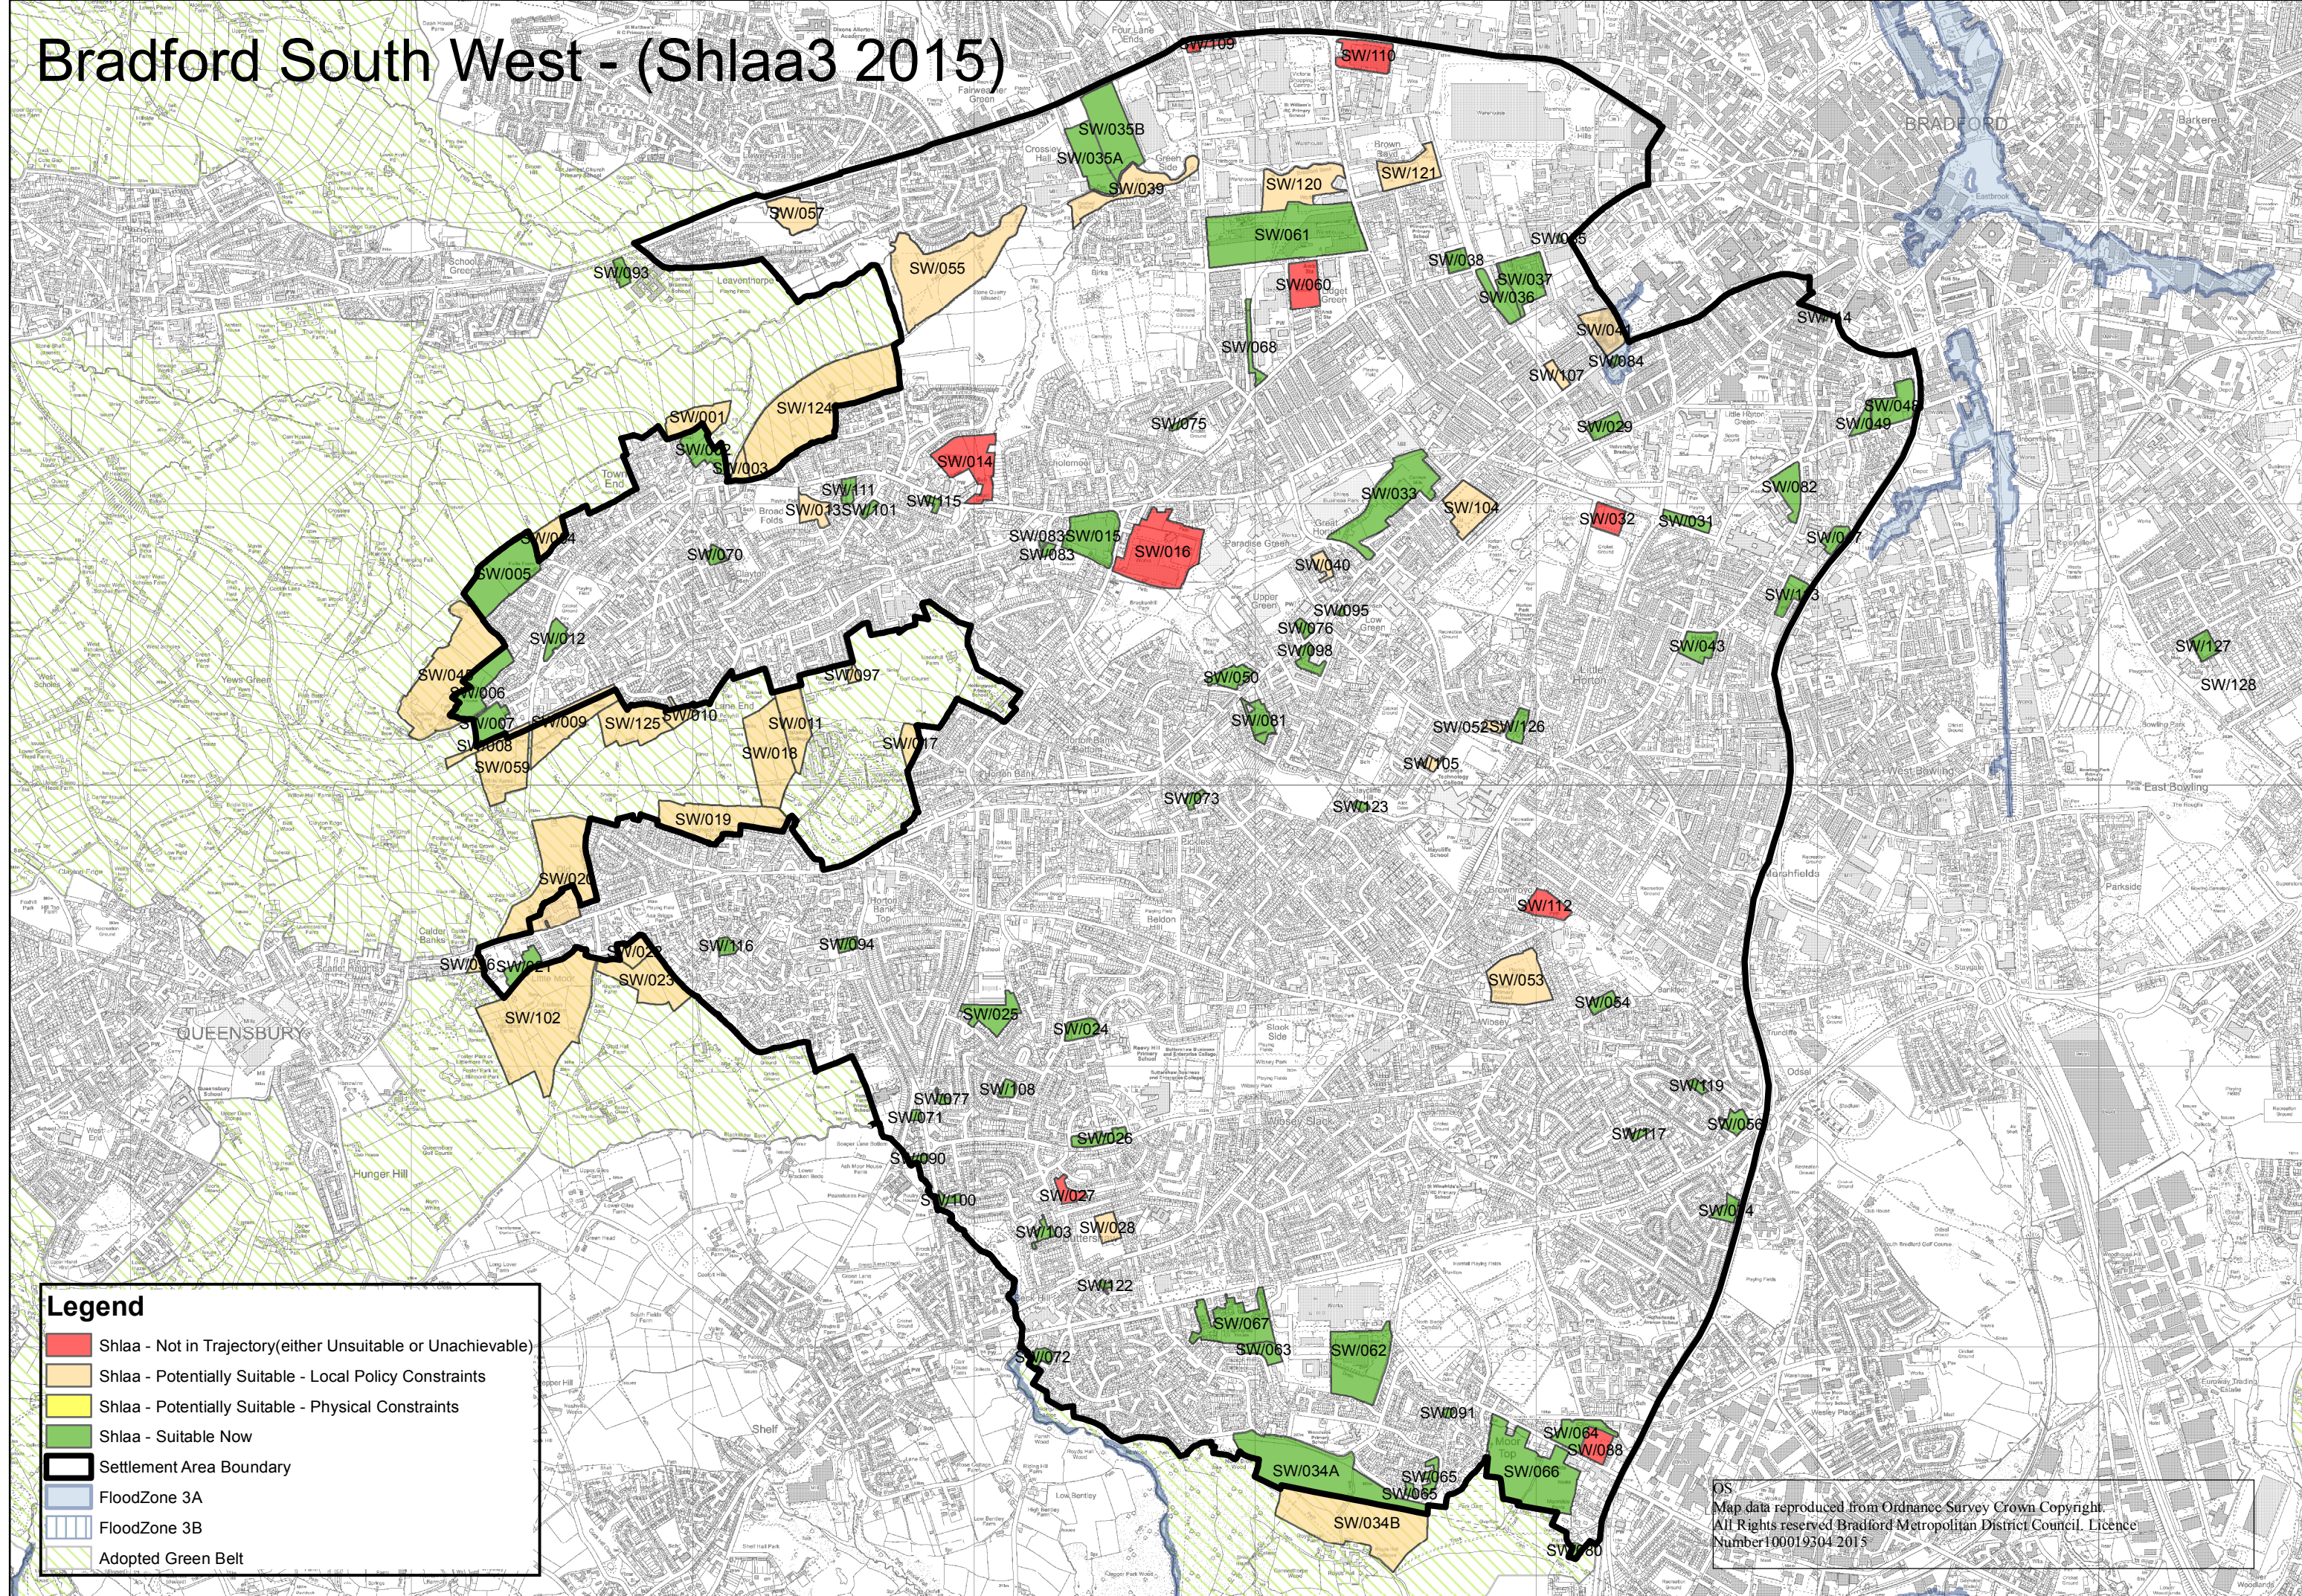

Bradford South West - (Shlaa3 2015)

Legend

- Shlaa - Not in Trajectory(either Unsuitable or Unachievable)
- Shlaa - Potentially Suitable - Local Policy Constraints
- Shlaa - Potentially Suitable - Physical Constraints
- Shlaa - Suitable Now
- Settlement Area Boundary
- FloodZone 3A
- FloodZone 3B
- Adopted Green Belt

OS
 Map data reproduced from Ordnance Survey Crown Copyright.
 All Rights reserved Bradford Metropolitan District Council. Licence
 Number100019304-2015